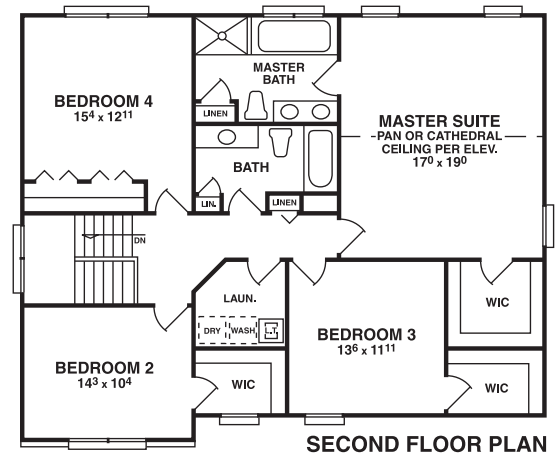

STARTING AT
2500 SQFT

FOUR BEDROOM
COLONIAL

2-1/2 BATH

OPTIONAL
THREE CAR
GARAGE

Elevation C

THE CAMBRIDGE

To view all options on this model visit our website.

PAUL ELKOW

Prices, plans, sizes and specifications are subject to change without notice or obligation.
Renderings are an artist's conception, will vary in construction.
Floor plan dimensions are approximate. ©2011