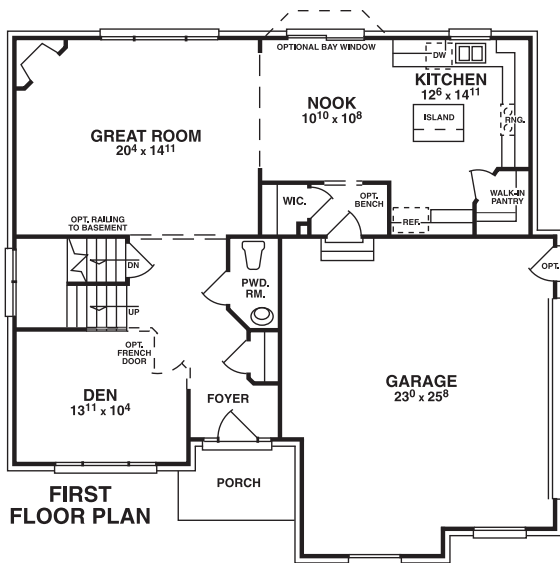

STARTING AT
2500 SQFT

FOUR BEDROOM
COLONIAL

2-1/2 BATH

OPTIONAL
THREE CAR
GARAGE

Elevation C

THE CAMBRIDGE

To view all options on this model visit our website.

PAUL ELKOW

Prices, plans, sizes and specifications are subject to change without notice or obligation.
Renderings are an artist's conception, will vary in construction.
Floor plan dimensions are approximate. ©2011