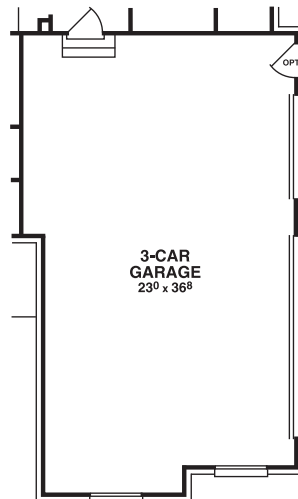

STARTING AT
2500 SQFT

FOUR BEDROOM
COLONIAL

2-1/2 BATH

OPTIONAL
THREE CAR
GARAGE

Elevation C

THE CAMBRIDGE

To view all options on this model visit our website.

PAUL ELKOW

Prices, plans, sizes and specifications are subject to change without notice or obligation.
Renderings are an artist's conception, will vary in construction.
Floor plan dimensions are approximate. ©2011