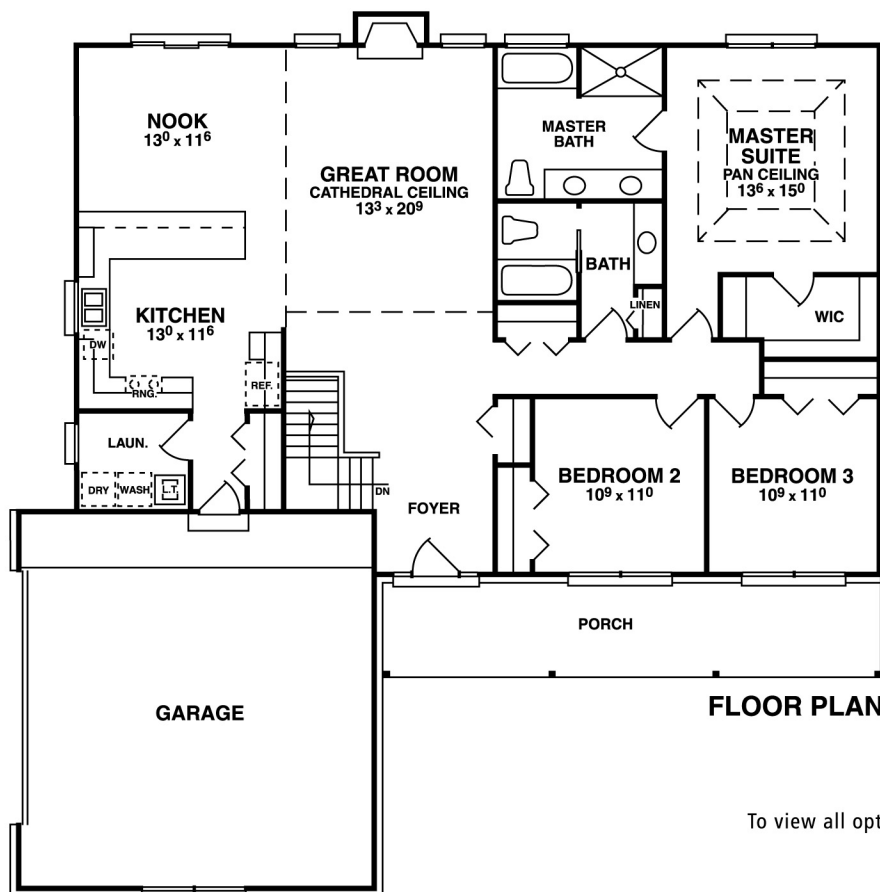

STARTING AT
1700 SQFT

THREE BEDROOM
RANCH

2 BATH

THE YALE

Elevation C

FLOOR PLAN

To view all options on this model visit our website.

PAUL ELKOW

Prices, plans, sizes and specifications are subject to change without notice or obligation.
Renderings are an artist's conception, will vary in construction.
Floor plan dimensions are approximate. ©2010